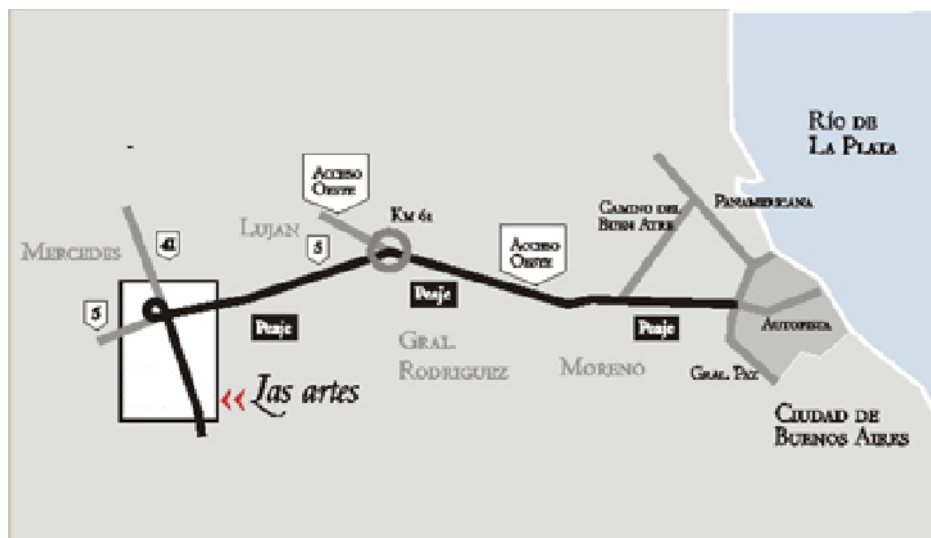

LAS ARTES ARABIANS

Las Artes is located close to the town of Mercedes, Province of Buenos Aires, at merely 100 km from Buenos Aires city.

Las Artes Arabians

Mercedes, Bs.As. Argentina.

+ 54 11 4811 6024

+ 54 9 11 15 5 307 6024